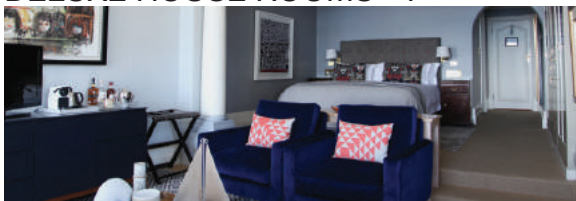

DELUXE HOUSE ROOMS - 7

These spacious rooms are a traveller's paradise with two sets of double doors opening up to a private terrace overlooking the indigenous garden. Each room is uniquely decorated and have spectacular views of the Atlantic Ocean from the private terrace.
Size: 44 square meters / 474 square feet