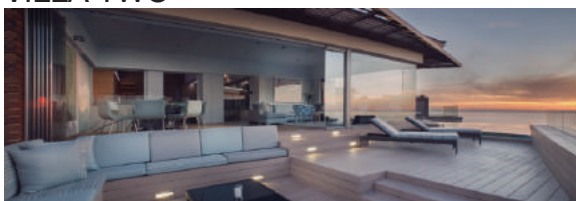

VILLA TWO

Multi storey, spacious, ultra modern three-bedroom villa. Includes a private deck and pool, open plan living with dining room, kitchen and private cinema.
Size: 432 square meters / 4650 square feet