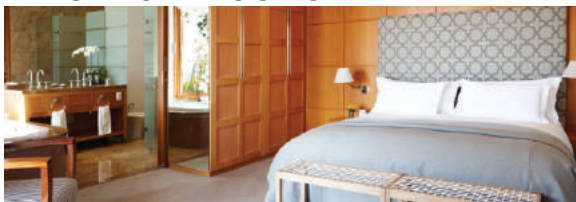

ROOM DESCRIPTIONS

At Ellerman House, no two rooms or suites are alike. The 11 guest rooms and suites vary in size, and are individually decorated and impeccably furnished in a sophisticated style. Original paintings and sculptures add to the luxurious, home-from-home ambience. Standard amenities include superior-quality beds and the finest bed linens, underfloor heating, air-conditioning, satellite flat screen TV's, a complimentary in-room bar and complimentary wireless internet access. The en-suite bathrooms have heated towel rails, thick and fluffy bath sheets and deluxe toiletries.

Snuggly adjacent to the Ellerman House Spa, the Deluxe Spa Rooms have a front row seat to the serene infinity pool overlooking the Atlantic Ocean. The two rooms feature double sliding wooden doors that open to a shared pool and deck.
 Size: 37 square meters / 398 square feet